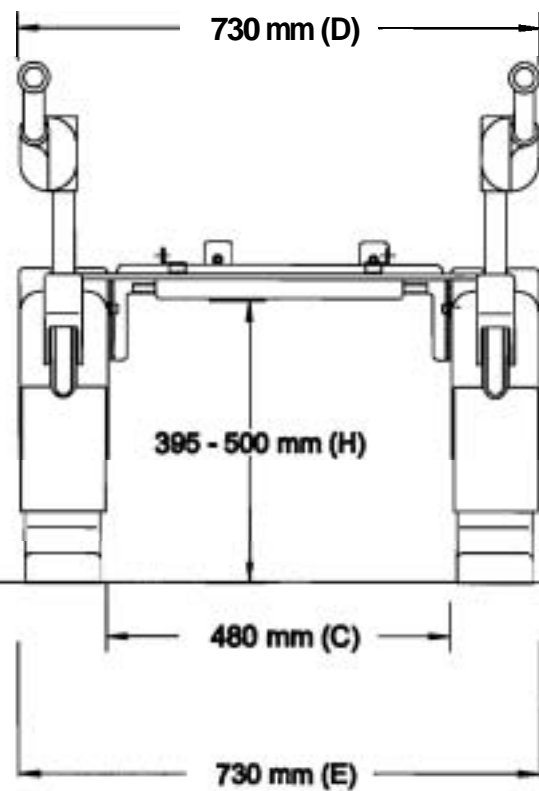

Economic Holland b.v.

Aerolet® Toiletlift-Palma diagonaal with foldaway arm supports

Economic Holland b.v.

Aerolet® Toiletlift-Closomat-Palma-diagonal with fixed arm supports

Economic Holland b.v.

1048/Aerolift® toiletlift- Max.raise height with hinge no. 1-2-3-4-5 based on 4 ncm toilet bowl height.