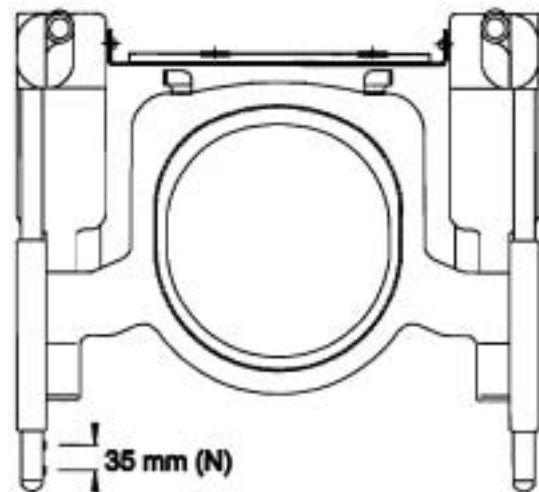

Economic Holland b.v.

Aerolet® Toiletlift-Palma diagonaal with foldaway arm supports

Economic Holland b.v.

Aerolet® Toiletlift-Closomat-Palma-diagonal with fixed arm supports

Economic Holland b.v.

1048/Aerolift® toiletlift- Max.raise height with hinge no. 1-2-3-4-5 based on 4 ncm toilet bowl height.