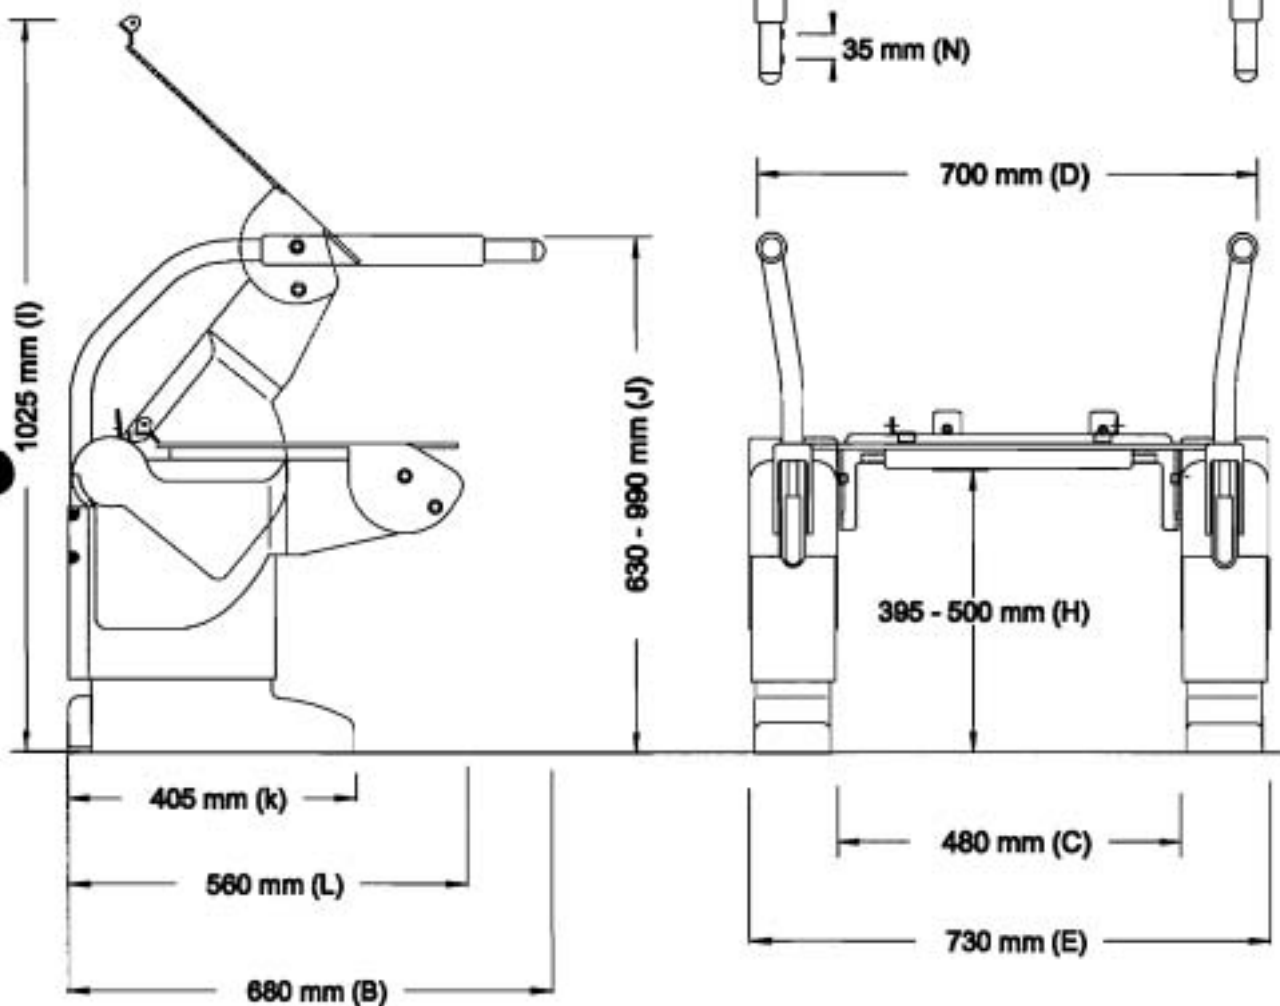

Economic Holland b.v.

Aerolet® Toiletlift-Palma diagonaal with foldaway arm supports

Economic Holland b.v.

Aerolet® Toiletlift-Closomat-Palma-diagonal with fixed arm supports

Economic Holland b.v.

1048/Aerolift® toiletlift- Max.raise height with hinge no. 1-2-3-4-5 based on 4 ncm toilet bowl height.