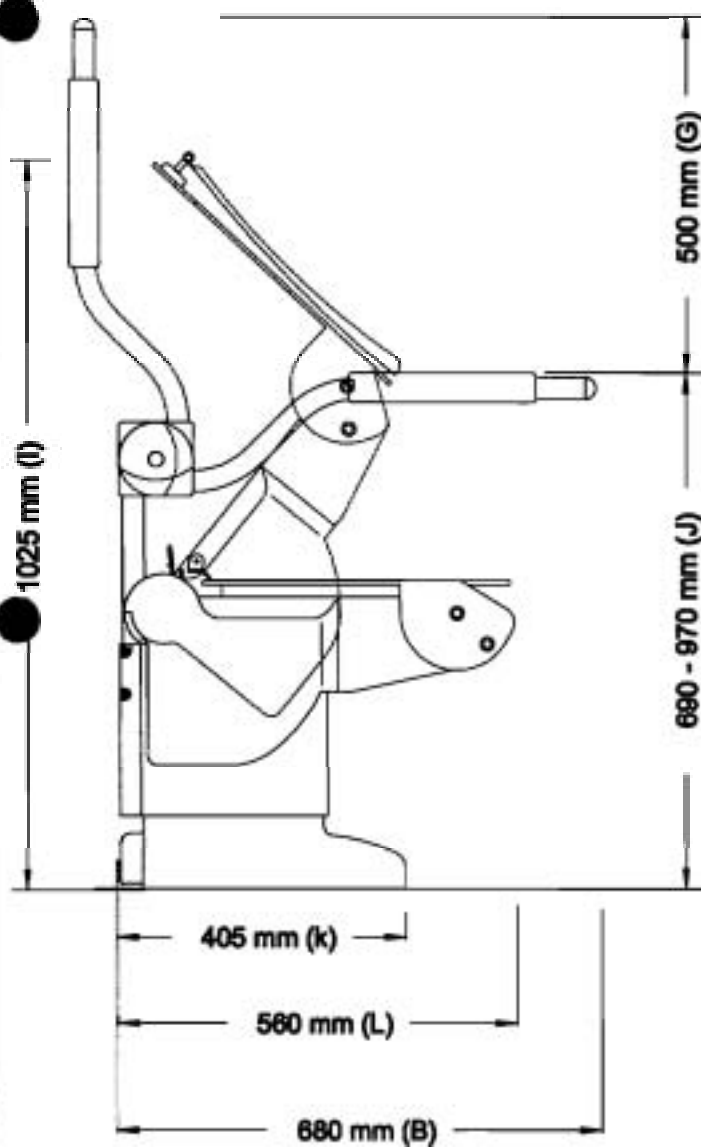

Economic Holland b.v.

Aerolet® Toiletlift-Palma diagonaal with foldaway arm supports

Economic Holland b.v.

Aerolet® Toiletlift-Closomat-Palma-diagonal with fixed arm supports

Economic Holland b.v.

1048/Aerolift® toiletlift- Max.raise height with hinge no. 1-2-3-4-5 based on 4 ncm toilet bowl height.